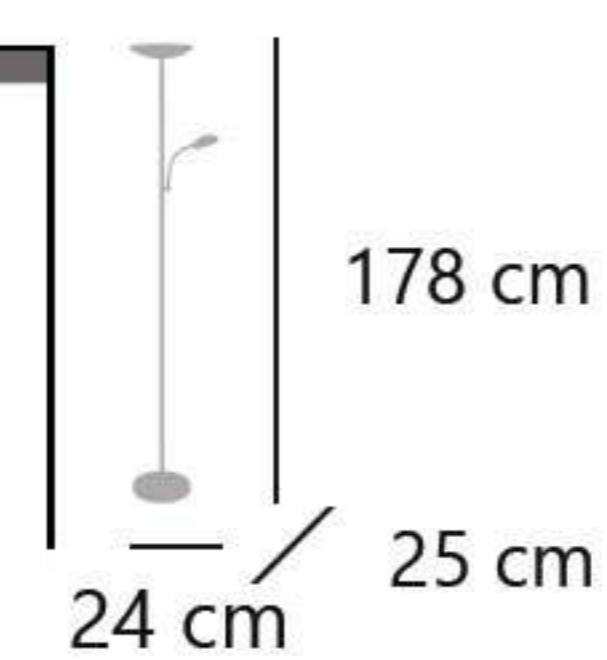

KOS

11965 LED 18+5W/1970+470LM / 3000-6500K
11968 LED 18+5W/1970+470LM / 3000-6500K

Metal - Iron - Ferro