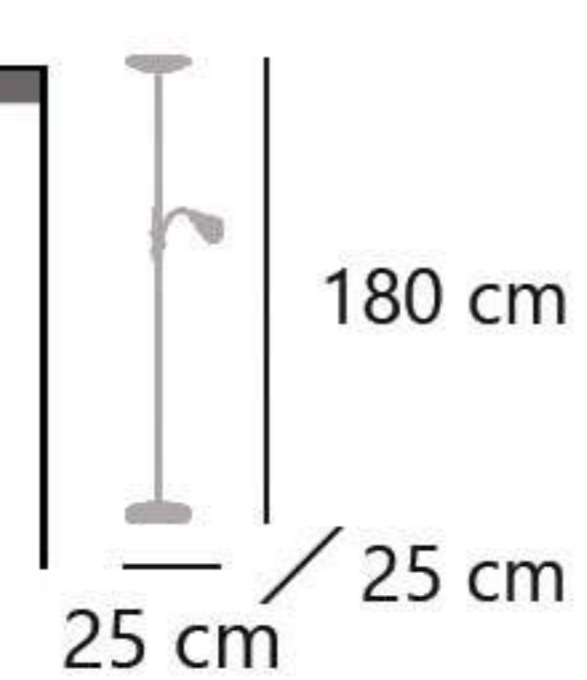

ATOS

11610 18W / 1400LM / 4000K + 1x E-14
11611 18W / 1400LM / 4000K + 1x E-14

Metal/cristal - Iron/glass - Ferro/vidro