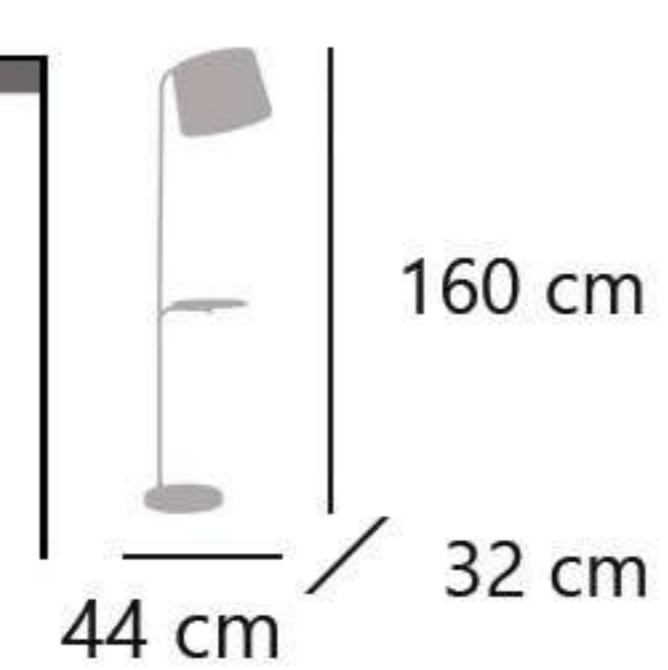

TAU

11855 1 x E-27 / 60W Max.
11856 1 x E-27 / 60W Max.

Tela/Metal - Iron/tela - Ferro/tela