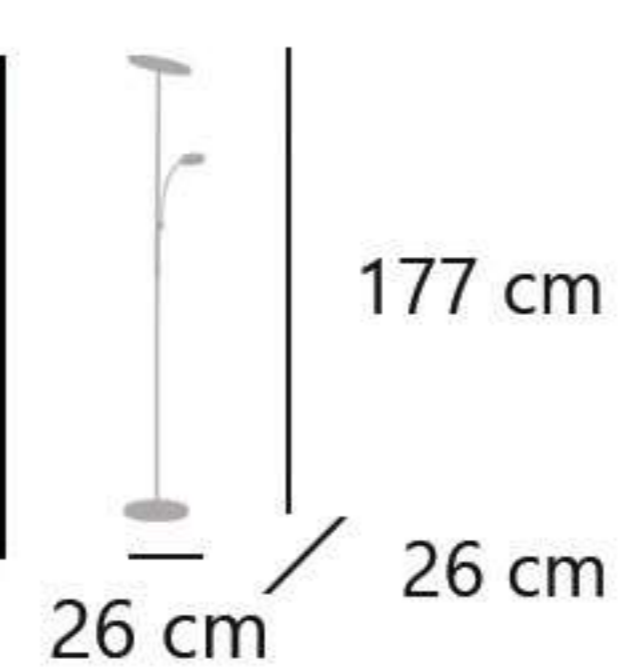

ELTON

11331 LED 25+5W/2000+300LM / 4000k

Negro - Black - Preto

Metal/cristal - Iron/glass - Ferro/vidro