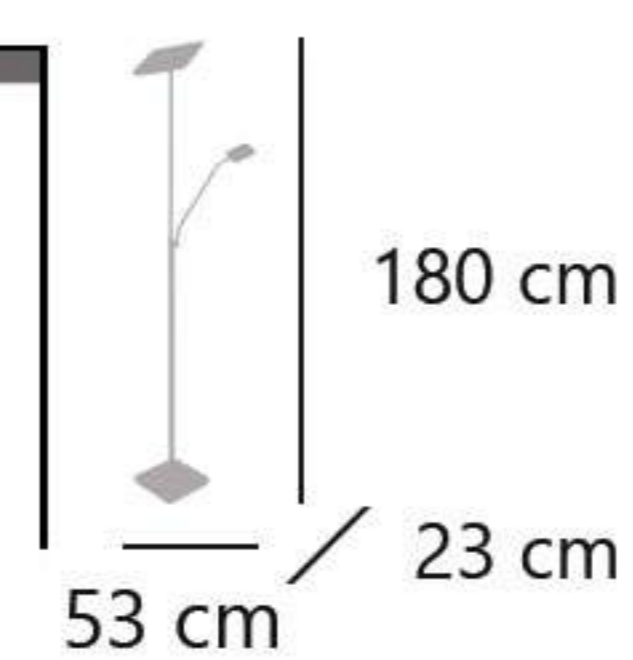

## LAMBER

11943 LED 25+5W/3180+300LM / 4000k  
11944 LED 25+5W/3180+300LM / 4000k

Metal/cristal - Iron/glass - Ferro/vidro