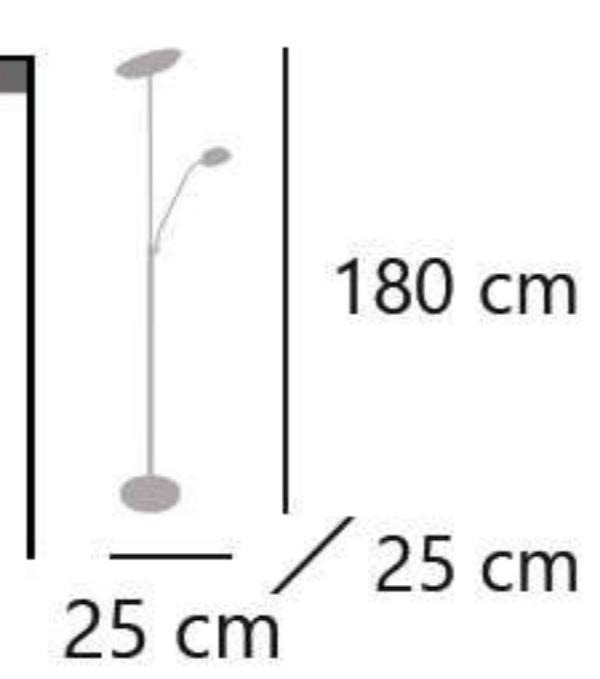

DAYA

11942 LED 25+5W/3180+300LM / 4000k

Negro/madera -Black/wood -Preto/madeira
Metal/cristal - Iron/glass - Ferro/vidro