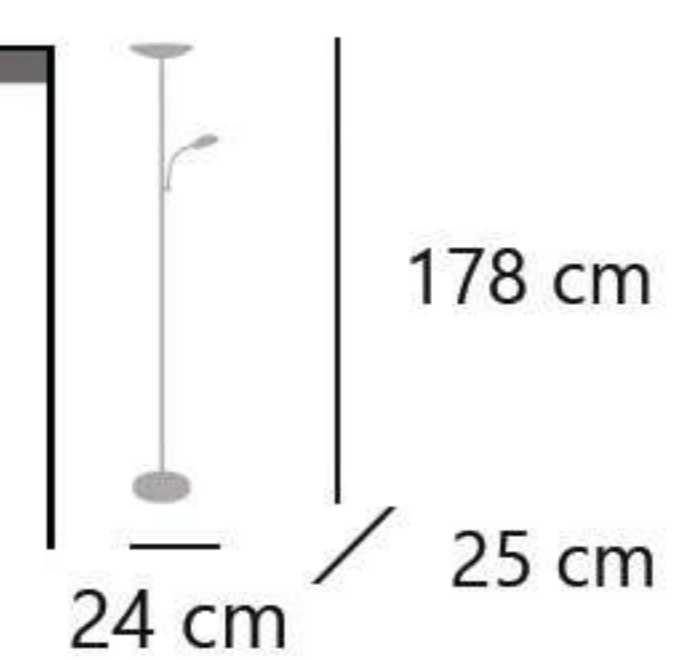

KOS

11966 LED 18+5W/1970+470LM / 3000-6500K
11967 LED 18+5W/1970+470LM / 3000-6500K

Metal - Iron - Ferro