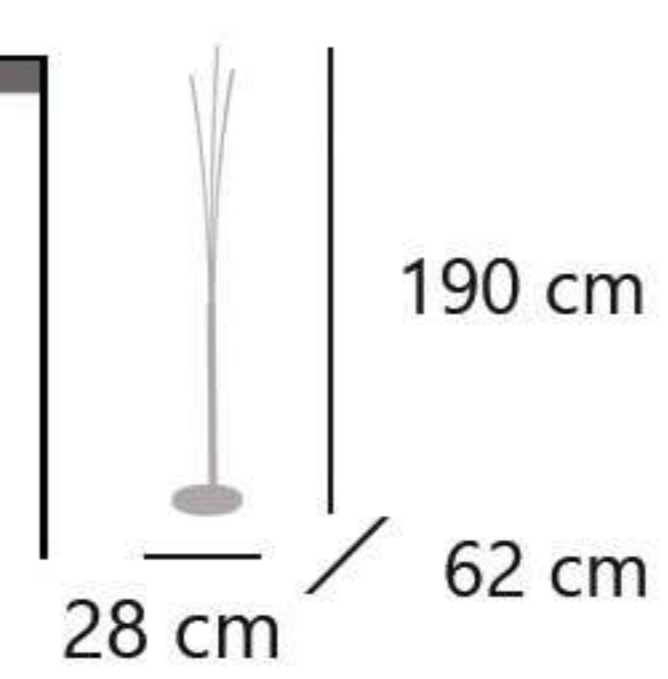

ELAZ

11608 LED 18W (3 x 6W) 1440LM 4000K

Negro - Black - Preto
Metal/acrílico - Iron/acrylic - Ferro/acrilico